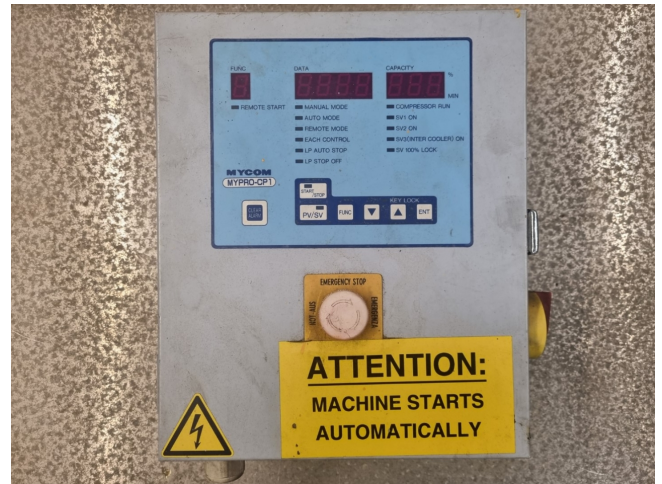

Mayekawa MYCOM MYPRO-CP1

Specifications

Marka	Mayekawa MYCOM
Rodzaj	MYPRO-CP1
Spec.	Controller
Remarks	320x280x150 mm (LxWxH)
Stock	1

Description

Used Mayekawa MYCOM MYPRO-CP1

Used Mayekawa MYCOM MYPRO-CP1 control panel. For control and protection of reciprocating compressors.